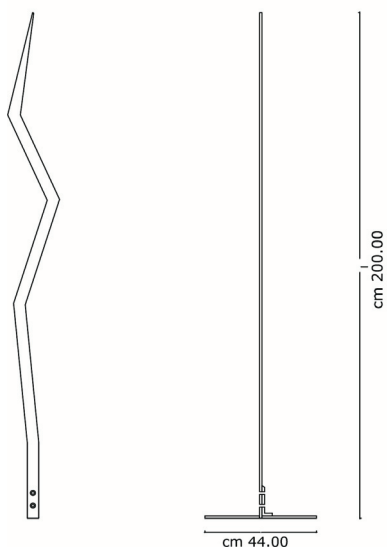

LampOda A

Designer

» M. Pisani & A. Vitolo

An object of light design that interprets with formal rigidity and elegance the aesthetic values of Italian futurism: dynamism, speed, strength

LampOda incorporates the source of light into its very structure and creates an immediate and appealing relationship between the graphic sign, the concept and the function of the electrical phenomenon seen as an energy charge and a link between earth and sky.

The choice of polished steel gives a definite character and a strong presence to this metal furnishing item by reflecting the surrounding space even without switching on the LED, and amplifies the effect of the activated light source. LampOda is an bolt of light that spreads its vital energy to connect all the other furnishing items in the room, becoming a point of attraction and the visual center of gravity.

Features

Materials: » Stainless Steel and matt black MDF

Finishes: » Mirror

» Gold-dipped mirror

Measurements: » (44 x h 200) cm

Light source: » Indoor Lighting LEDs - 6000K white